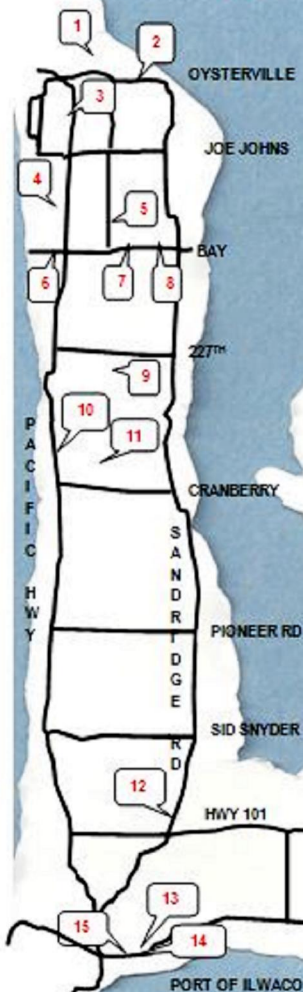

Not to Scale
Please
FOLLOW
THE
SIGNS!

PAA 11th STUDIO TOUR MAP

November 23rd and 24th 2018
10 am ~ 4 pm

These venues will be OPEN on Sunday, November, 25th ★

OYSTERVILLE

1. **Harmony Soapworks**... 34704 T Lane ~ 360-865-0102 www.harmonysoapworks.com
Handcrafted liquid and bar soap from essential oil and natural fragrance. Gift baskets and boxes
2. **The Oysterville Store**... 3012 Oysterville Road ~ 880-324-1728
Joanne Webster... mixed media shrines, fanciful dolls, fairy furniture, felt Christmas ornaments
Dierdre Duvel... mosaic mirrors, bird houses, garden globes and glass garden flowers

ILWACO

13. **Luisa Mack Jewelry and Art**... 177 Howerton Way ~ 360-244-3732 www.luisamack.com ★
One of a kind- silver and gold jewelry, designed and crafted right here on the peninsula.
14. **Penny Treat**... watercolors, monoprints, mixed media and cards www.pennytreat.com
14. **Marie Powell Gallery**... 177 Howerton Way ~ 360-244-0800 www.marie-powell.com
Monotypes using oil inks on rag paper, mixed media on canvas and panel. Studio tour specials!
15. **Skywater Gallery**... 139 Howerton Way ~ 520-881-2570 www.facebook/SkywaterVentures
Representing 26 artisans in a wide variety of mediums.
Cindi Kaliszewski... Ethereal images fused onto glass. Demo: rice paper on glass ★